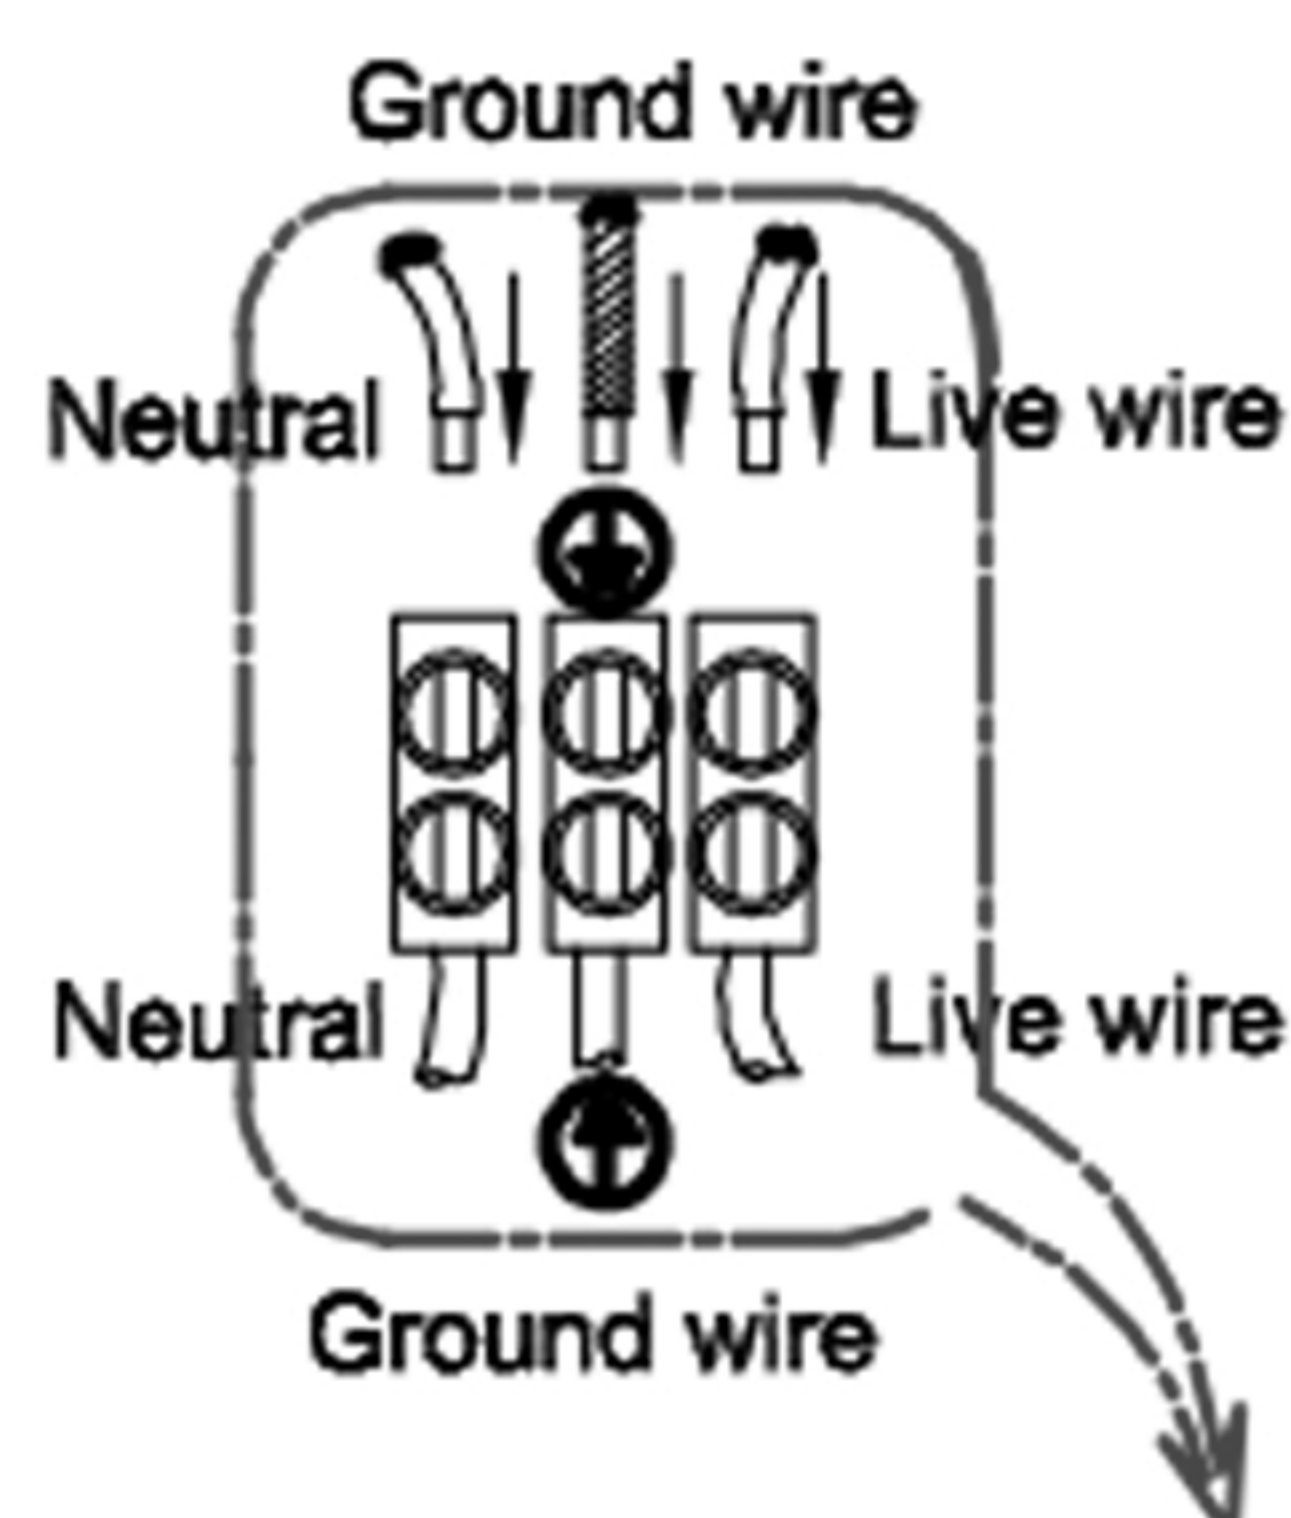

ENGLISH

Specification of installation

In order to ensure safety use, please notice the following items:

- Read and understand the whole Specification.
- Suitable for the use of 220~240V and 50~60Hz.
- Please wear gloves as installation and avoid rot on the surface of plating.
- Must be installed on the fixed places and be checked annually.
- Please turn off the lighting source by soft cloth as cleaning prohibited to use of rotten detergent.
- Please connect with the local sales service center when there are any abnormality.

Live wire-Brown
Neutral-Light grey
Ground wire-Yellow

ANDRES AP1 BRONZE/TPANSPARENTE

CEILING PAN SIZE:

FIXTURE SIZE: