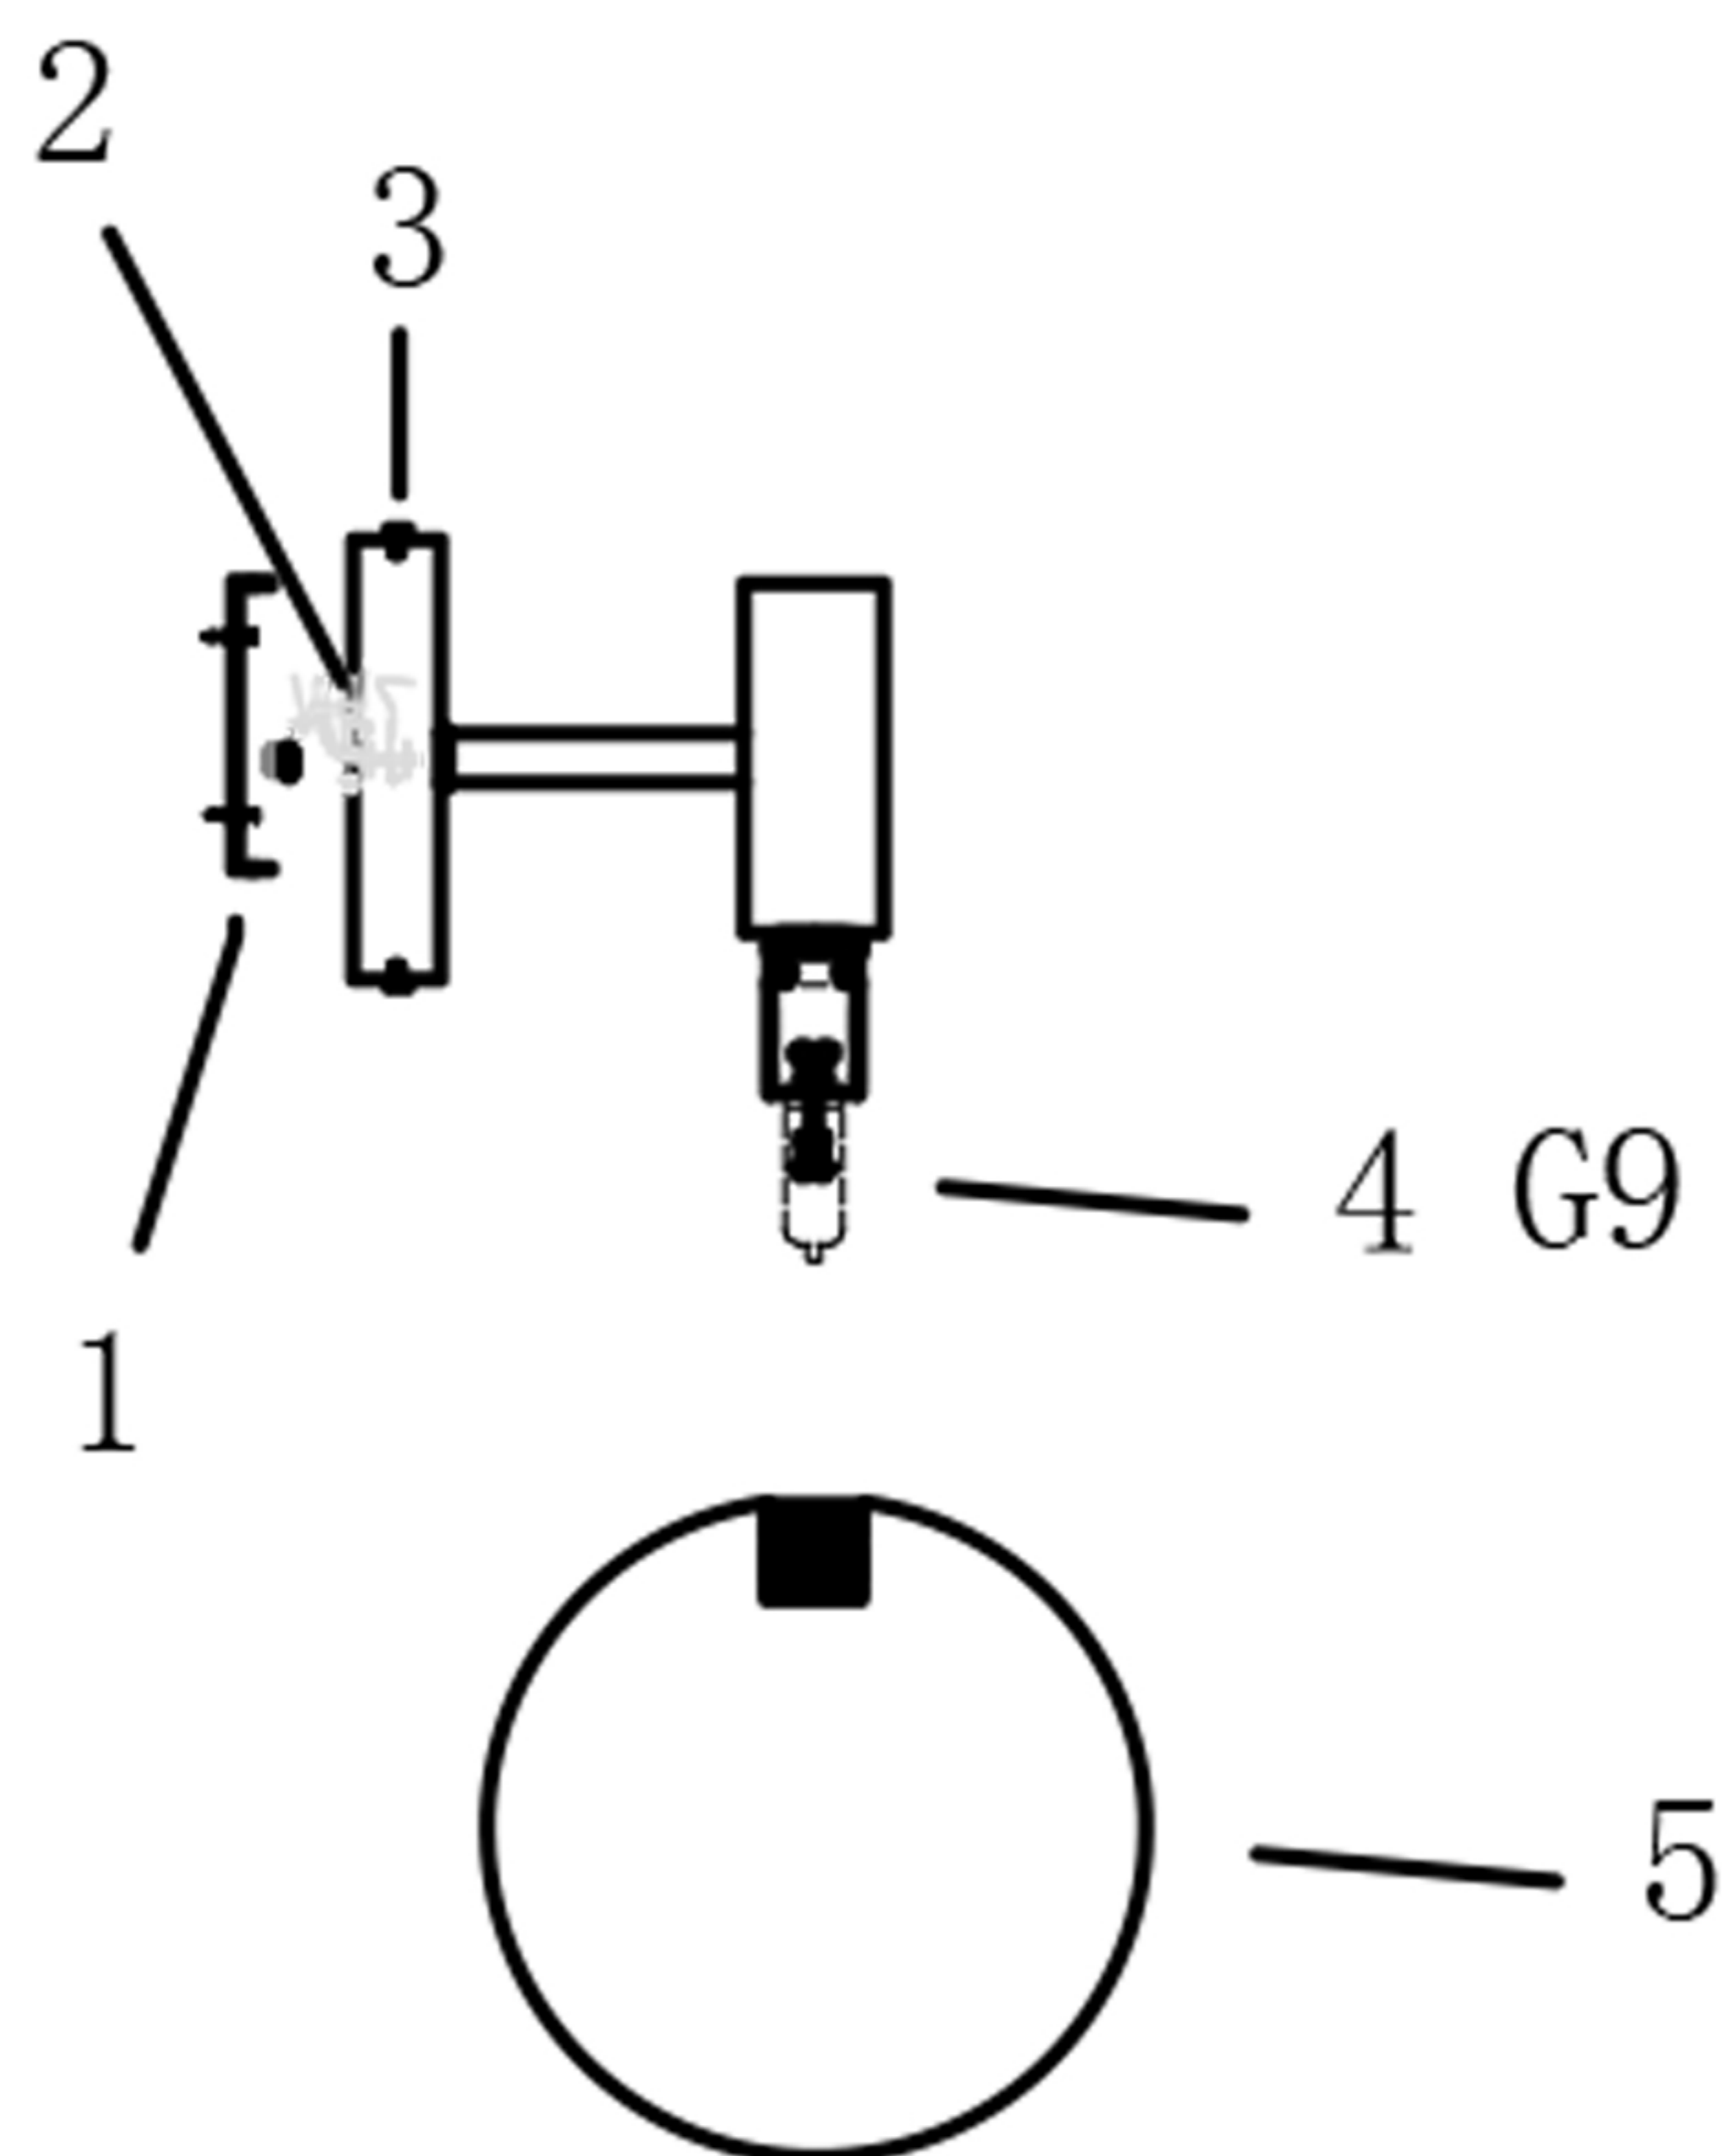

ENGLISH

Specification of installation

In order to ensure safety use, please notice the following items:

- Read and understand the whole Specification.
- Suitable for the use of 220~240V and 50~60Hz.
- Please wear gloves as installation and avoid rot on the surface of plating.
- Must be installed on the fixed places and be checked annually.
- Please turn off the lighting source by soft cloth as cleaning prohibited to use of rotten detergent.
- Please connect with the local sales service center when there are any abnormality.

Live wire-Brown
Neutral-Light grey
Ground wire-Yellow

ANDRES AP1 BRONZE/TPANSPARENTE

CEILING PAN SIZE:

FIXTURE SIZE: